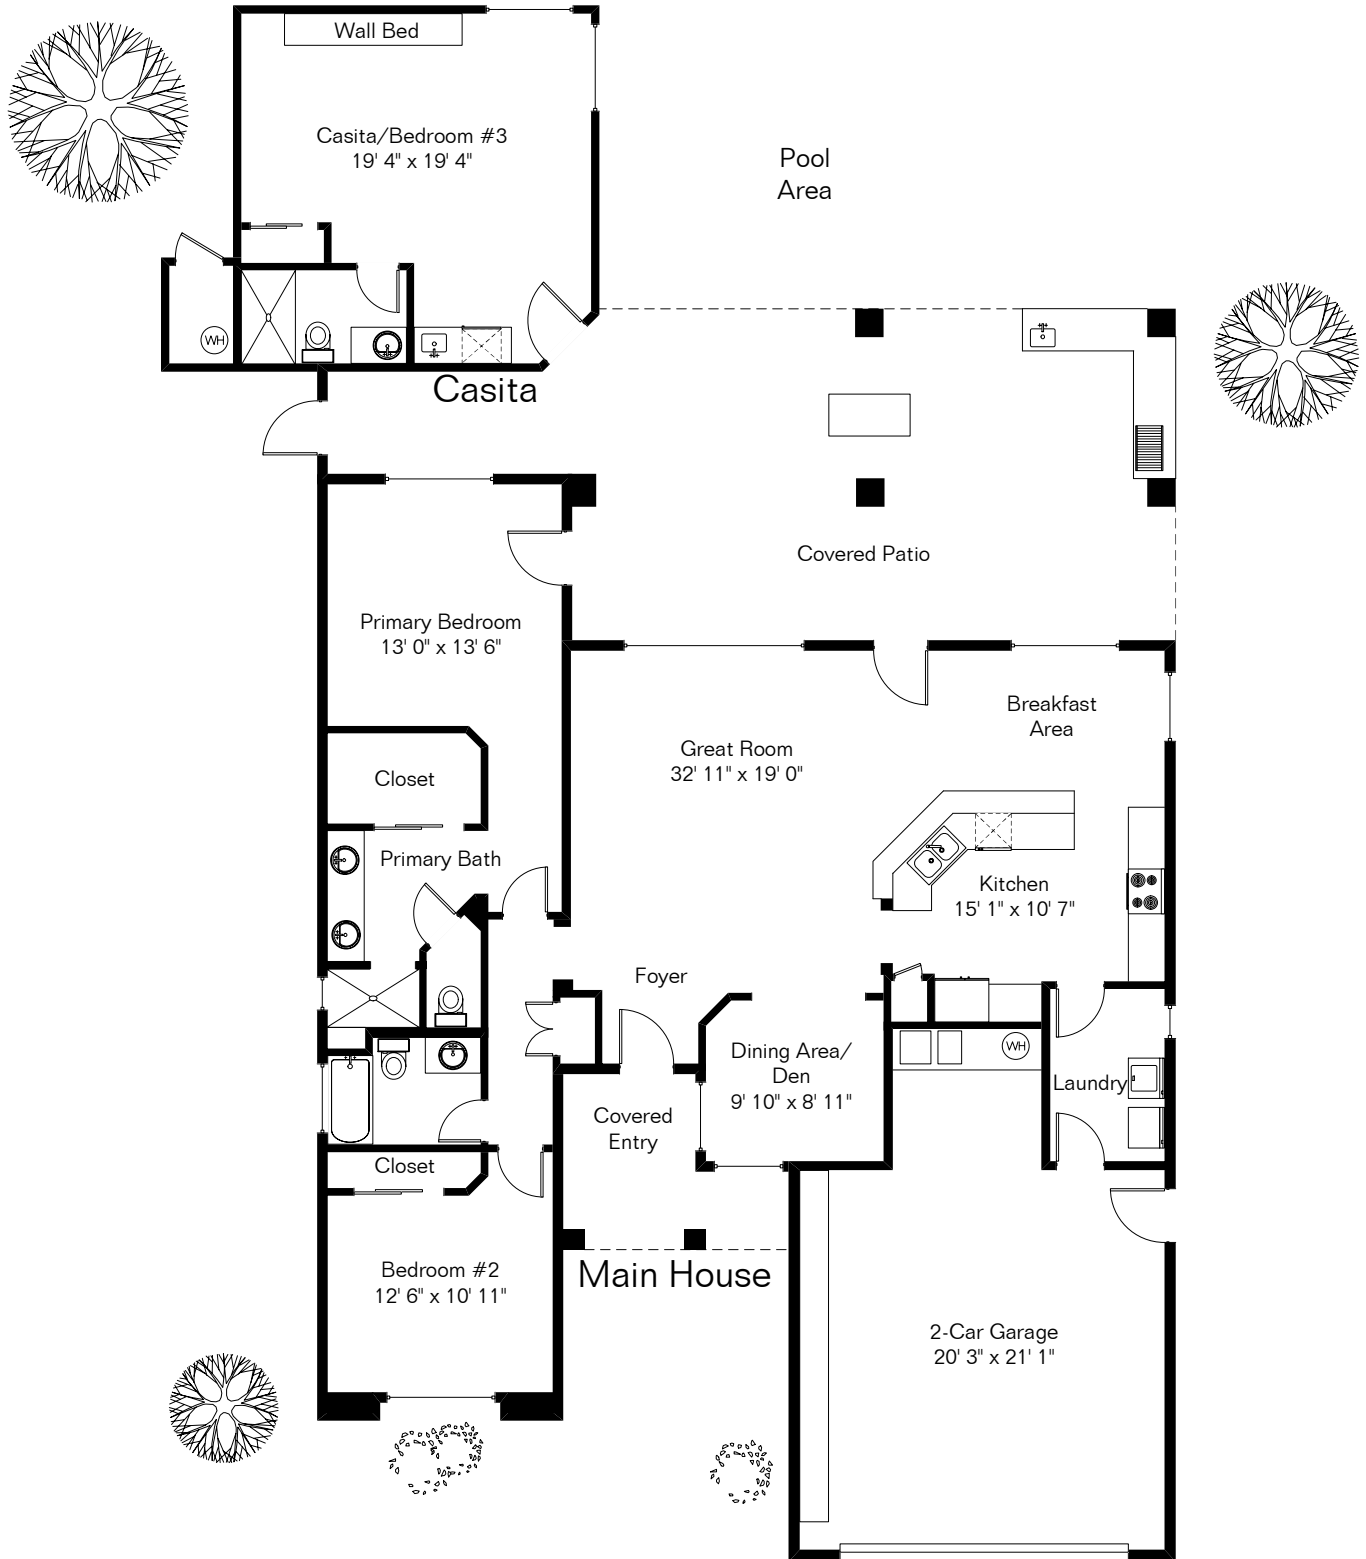

The square footages and room size information are deemed to be reliable but are not guaranteed and should be independently verified. This drawing is for marketing purposes only.

1527 N Canyon Wren Place

Site Visit November 2022

Copyright 2022 Floor Plans First! LLC
All Rights Reserved.

Main House 1,616 Sq Ft
Casita 408 Sq Ft
Total Living Area 2,024 Sq Ft
Garage 532 Sq Ft

Floor Plans First!
See the Floor Plan First!
FloorPlansFirst.com
(520) 881-1500